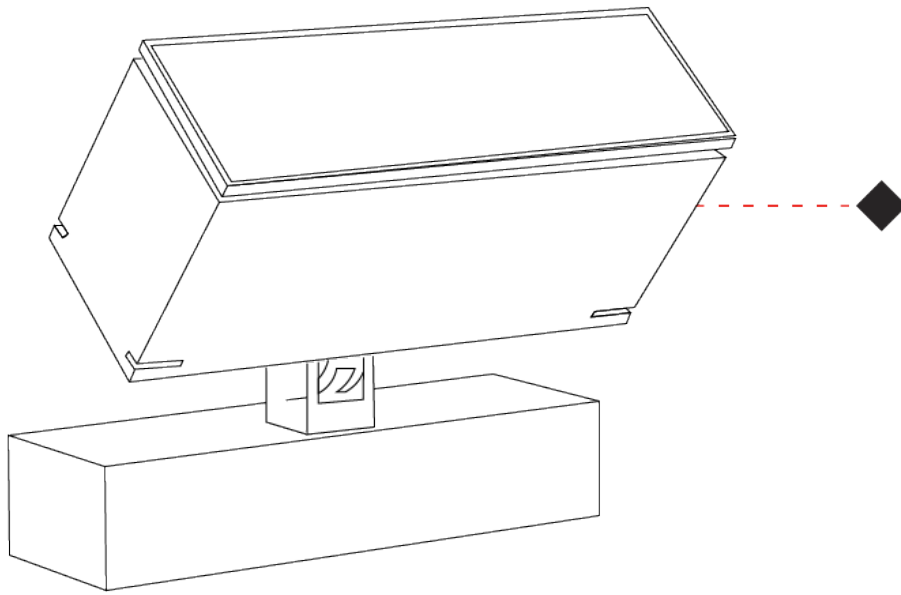

TARGET SURFACE

E9F234-

PROJECT

TYPE

SPECIFIER

QUANTITY

DATE