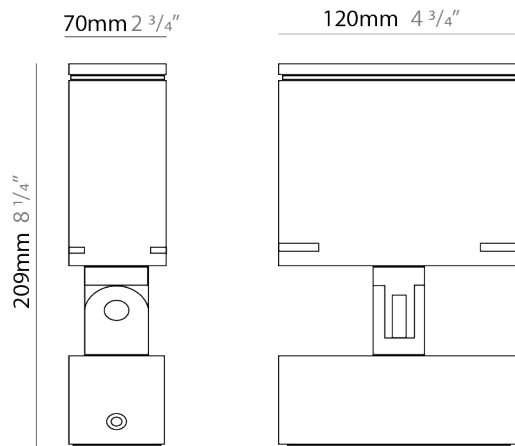

1. To build a product code in our configurator select the specify button on the base model # product page
2. To build a manual product code on this datasheet choose from the options listed below in blue font and add the suffix to the base model #

GENERAL

Series: Target
Brand: Platek
Division: Exterior
Mounting Type: Surface
Mounting Location: Above Ground
Subcategory: Flood

PHYSICAL

Shape: Rectangle
Length (mm): 120
Length (in): 4 3/4
Width (mm): 70
Width (in): 2 3/4
Height (mm): 213
Height (in): 8 3/8
Light Distribution: Adjustable / Direct
Screws: A4 stainless steel
Diffuser: Clear tempered glass
Fixture Finish: BLK / WHI / GRY / COR / ANT / BRZ
Fixture Material: Aluminum Die Cast

ELECTRICAL

Lamp Type: LED
Input Wattage (W): 20
Total Output Wattage (W): 16
Dimming: Non-Dimmable
Driver Included: Yes
Driver Location: Integrated
Driver Type: Constant Current - 120Vac
Driver Class: Class 2
Input Voltage (V): 120 - 277
Constant Current (MA): 700
Upon Request: Integral: Phase dimming 120Vac / Non-dimming 120/277Vac / Remote: 0-10Vdc dimming

LED

Number of LEDs: 8
Color Temperature (°K): 3000 / 4000
Max. Delivered Lumen (lm): 1615 / 1680
Nominal Lumen (lm): 2000 / 2080
CRI: >80 CRI
Lamp Life (hrs): 60000

OPTICAL

Optic°: 9 / 24 / 48 / ELL
Adjustability: Rotational 330°; Tilt 90°

RATINGS AND CERTIFICATIONS

Certified By: Certified for North American Standards
IP rating: IP66
IK Rating: IK08
Bug Rating: B2 U0 G0