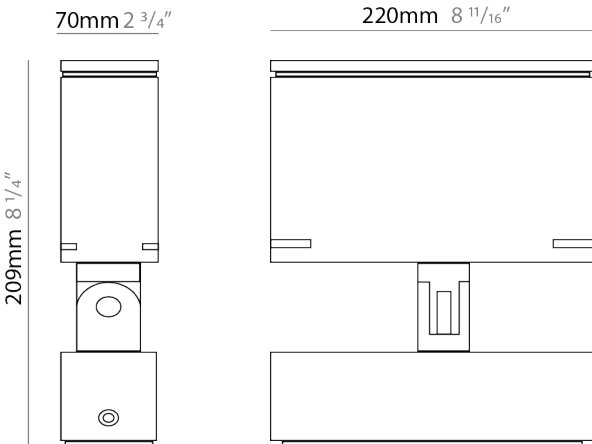

TARGET SURFACE

E9F234- -
base number   Finish   Lens
                         Options   Options

1. To build a product code in our configurator select the specify button on the base model # product page
2. To build a manual product code on this datasheet choose from the options listed below in blue font and add the suffix to the base model #

GENERAL

Series: Target
Brand: Platek
Division: Exterior
Mounting Type: Surface
Mounting Location: Above Ground
Subcategory: Flood

PHYSICAL

Shape: Rectangle
Length (mm): 220
Length (in): 8 ¹¹/₁₆
Width (mm): 70
Width (in): 2 ³/₄
Height (mm): 213
Height (in): 8 ³/₈
Light Distribution: Adjustable / Direct
Screws: A4 stainless steel
Diffuser: Clear tempered glass
Fixture Finish: [BLK / WHI / GRY / COR / ANT / BRZ](#)
Fixture Material: Aluminum Die Cast
Cable Details: 2000mm Cable

ELECTRICAL

Lamp Type: LED
Total Output Wattage (W): 32
Dimming: DMX
Driver Included: No
Driver Location: Remote
Driver Type: Constant Current - Universal
Driver Class: Class 2
Input Voltage (V): 120 - 277
Constant Current (MA): 700

LED

Number of LEDs: 16
Color Temperature (°K): RGBW
CRI: >80 CRI
Lamp Life (hrs): 60000
Special LEDs offerings: RGBW

OPTICAL

Optic°: [9 / 24 / 48 / ELL](#)
Adjustability: Rotational 330°; Tilt 90°

RATINGS AND CERTIFICATIONS

Certified By: Certified for North American Standards
IP rating: IP66
IK Rating: IK08
Bug Rating: B2 U0 G0